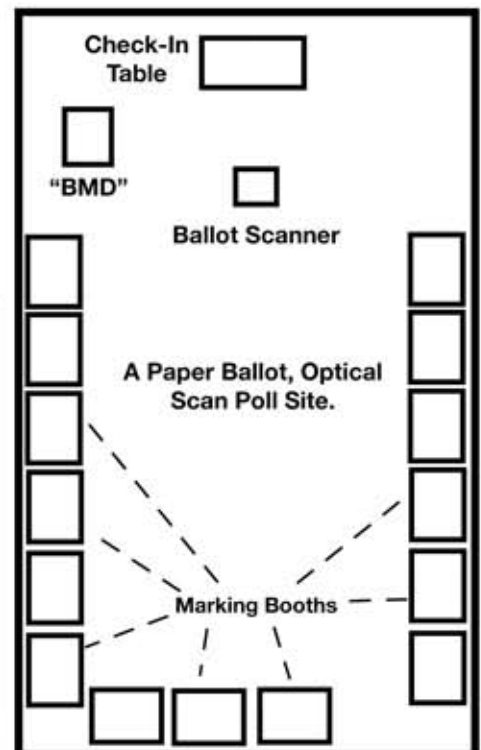

The voter enters an available marking booth to privately mark her ballot.

Marking The Ballot

The voter marks her ballot in the booth. Usually the ballot has little circles that the voter fills in, similar to standard test forms in school.

According to Ms. Scarpa, the pollworkers for this system passed their training "With flying colors!" There were no lines on election day: "People got right in and right out." The one scanner easily handled all 3,200 voters of Lee, MA. who turned out that day!

And most importantly, people felt very reassured because they could see their own marks on the ballot, votes that they, themselves made!

Scanning The Ballot

All ballots, whether marked by hand or by using the ballot-marking device, are fed into the scanner. The scan itself takes only a moment, and the ballot drops into a locked ballot box. Those ballots are stored in a vault, and can be retrieved and re-counted, if necessary.